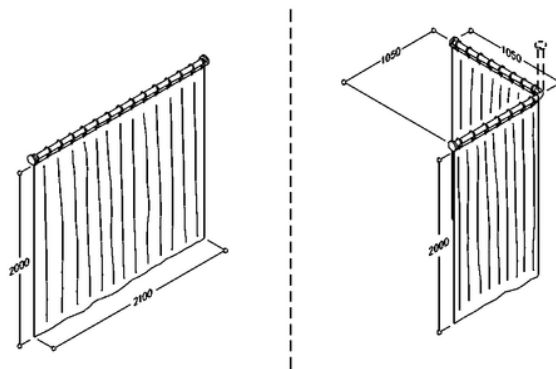

NORMBAU GmbH
Schwarzwaldstraße 15
77871 Renchen/Germany
Telefon +49(0)7843 / 704 - 0
Telefax +49(0)7843 / 704 - 43
www.normbau.de · normbau@allegion.com

ALLEGION