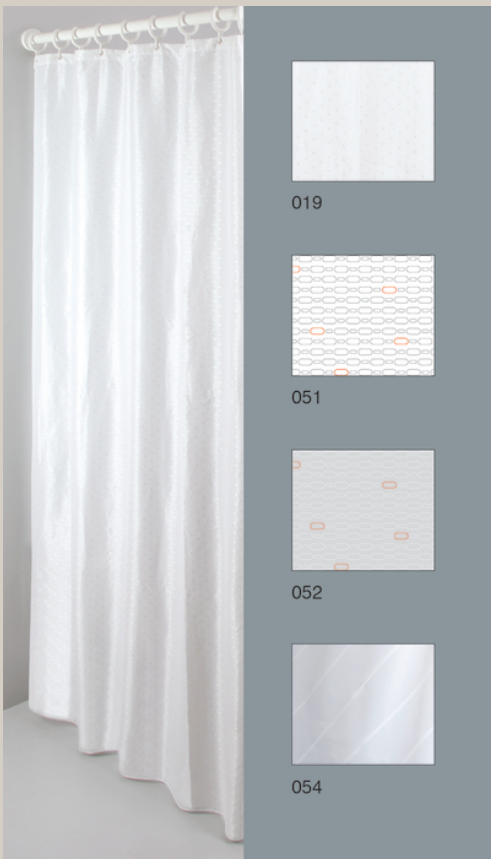

Product code	0787340019
Product group	1900